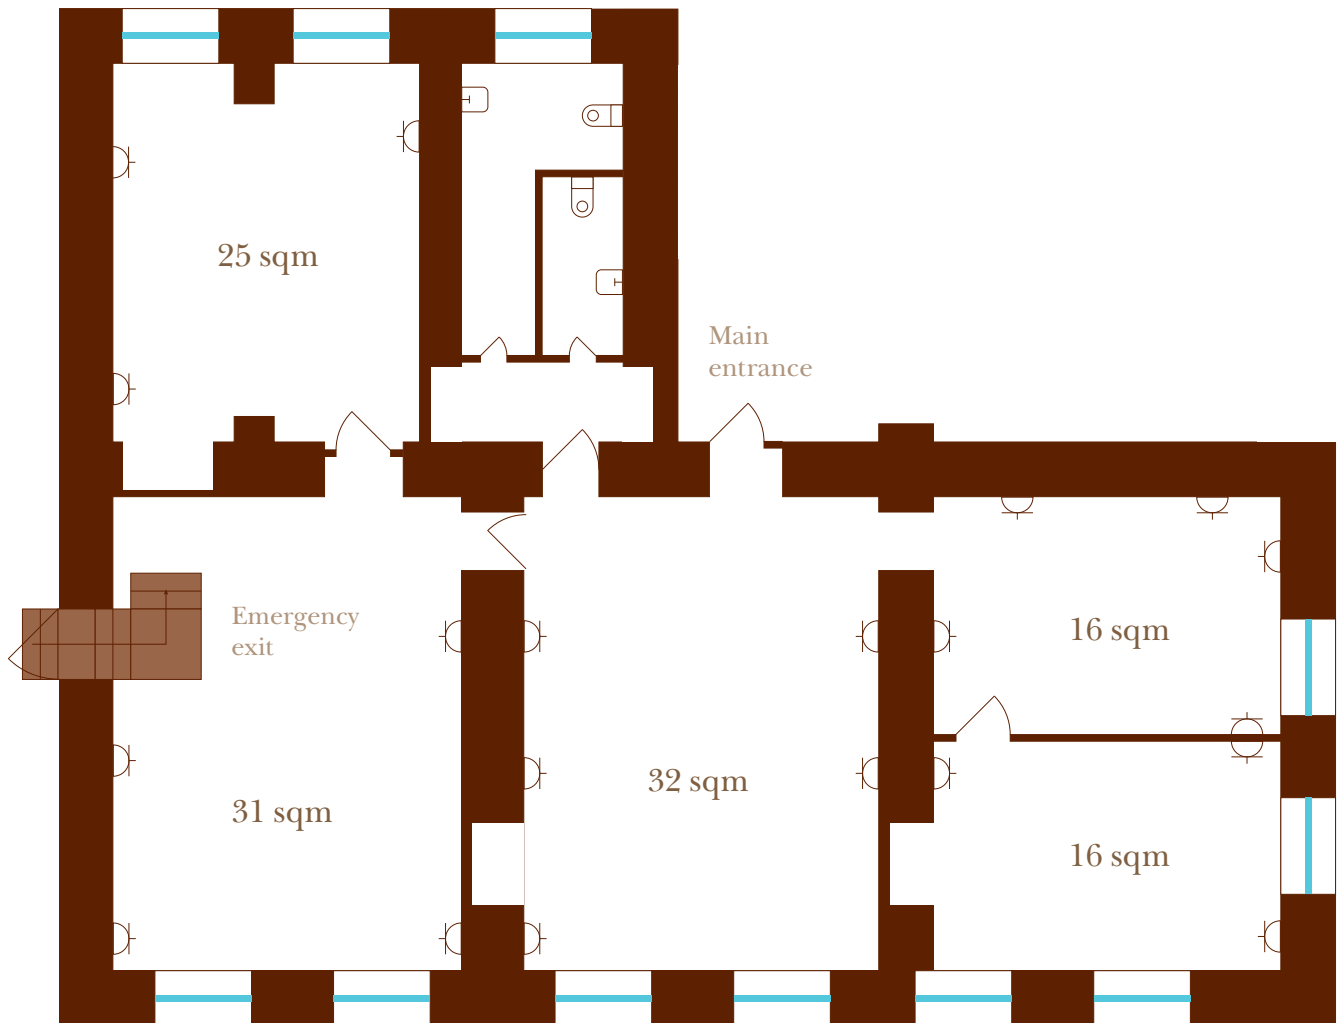

Office 13H

Total space: 134 sqm

 Jobsite includes (on the wall):

- 1 electrical socket
- 1 computer socket
- 1 phone socket
- 1 internet socket