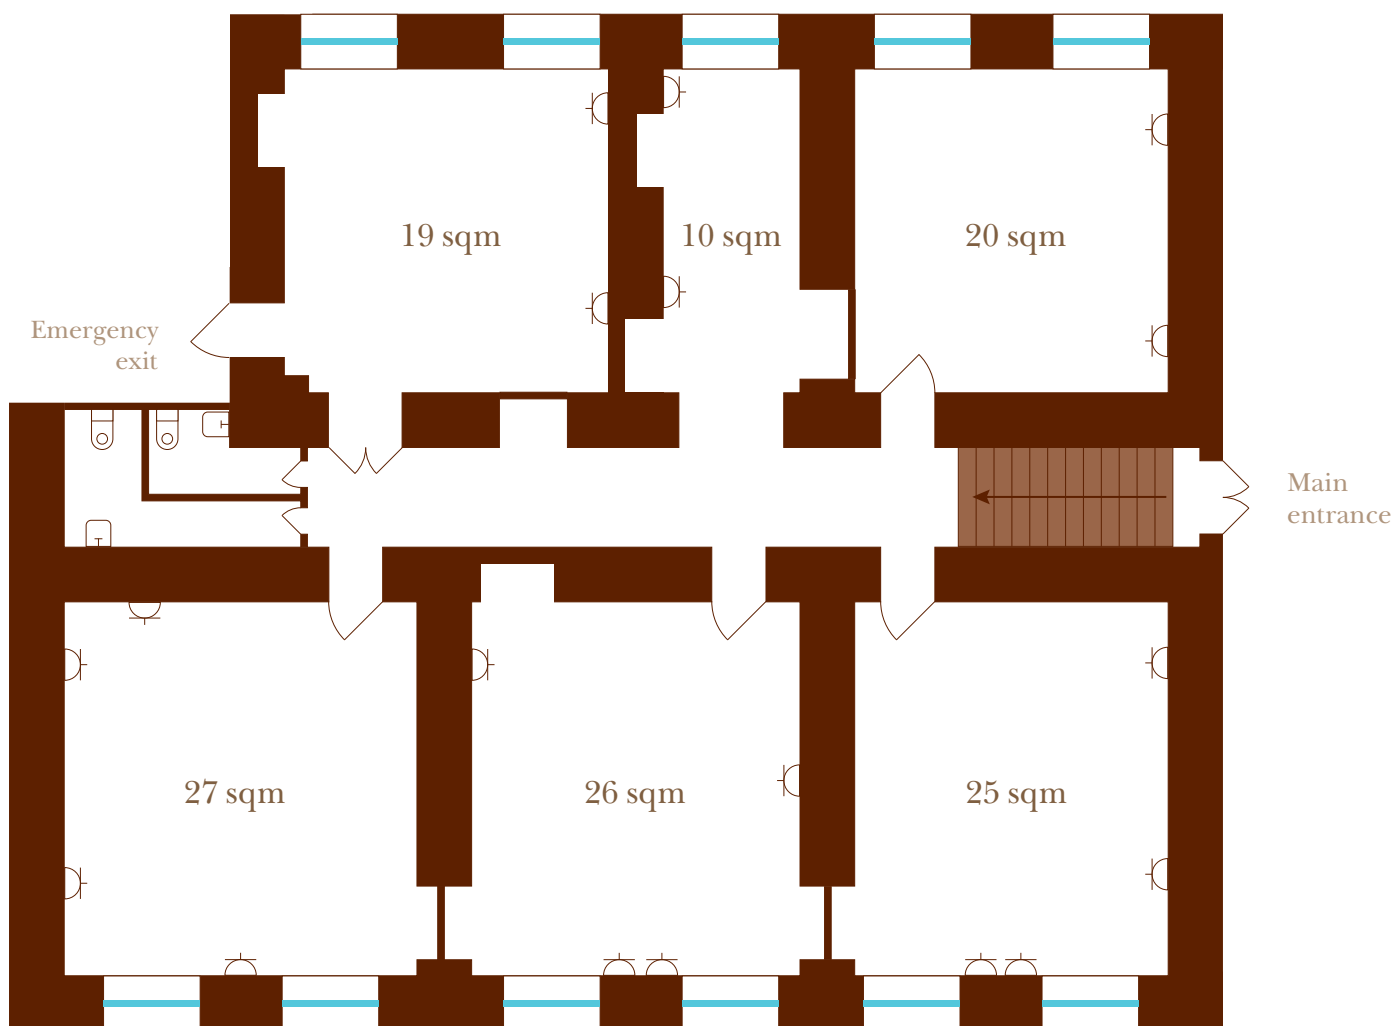

## Office 14H

Total space: 153 sqm

Jobsite includes (on the wall):

- 1 electrical socket
- 1 computer socket
- 1 phone socket
- 1 internet socket