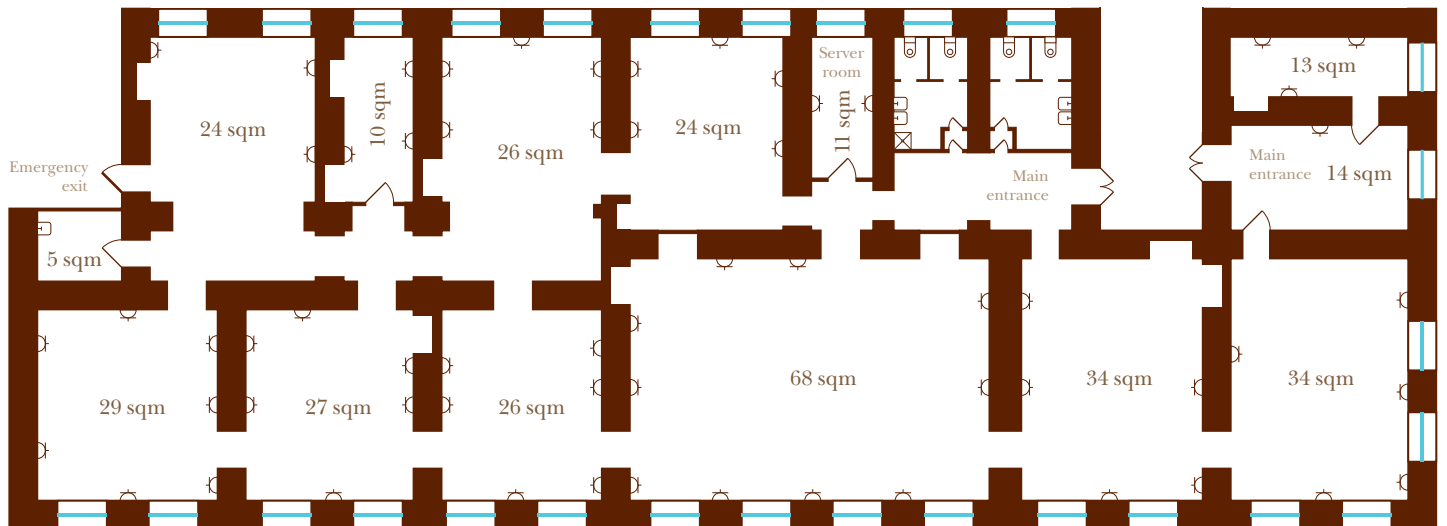

## Office 15H

Total space: 394 sqm

 Jobsite includes (on the wall):

- 1 electrical socket
- 1 computer socket
- 1 phone socket
- 1 internet socket