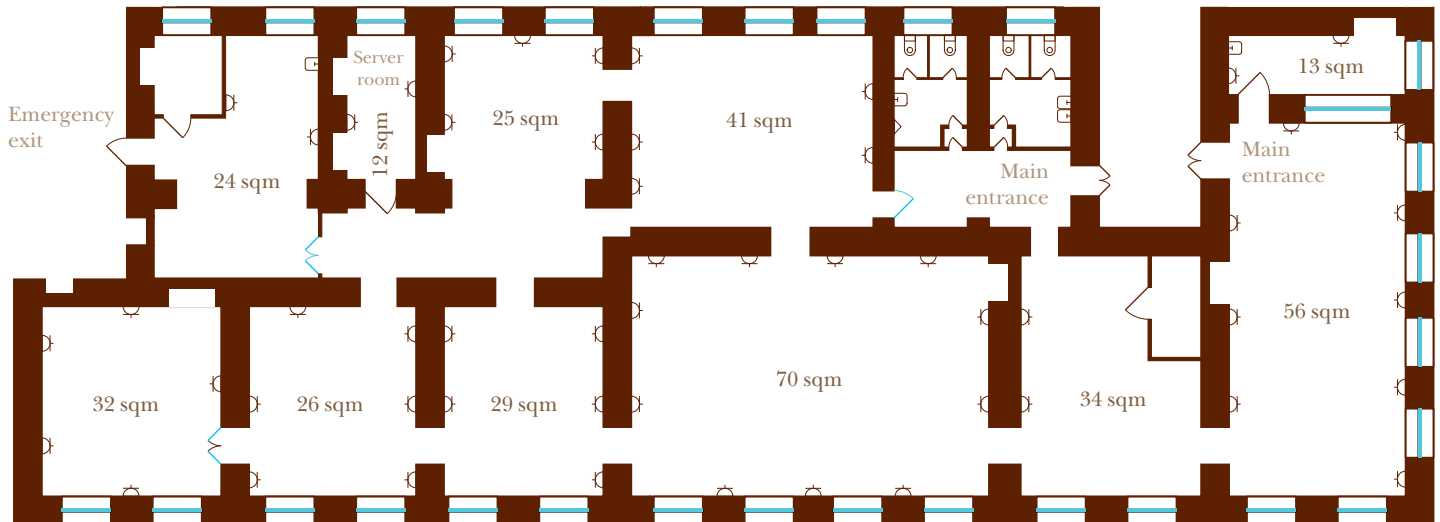

Office 16H

Total space: 412 sqm

 Jobsite includes (on the wall):

- 1 electrical socket
- 1 computer socket
- 1 phone socket
- 1 internet socket