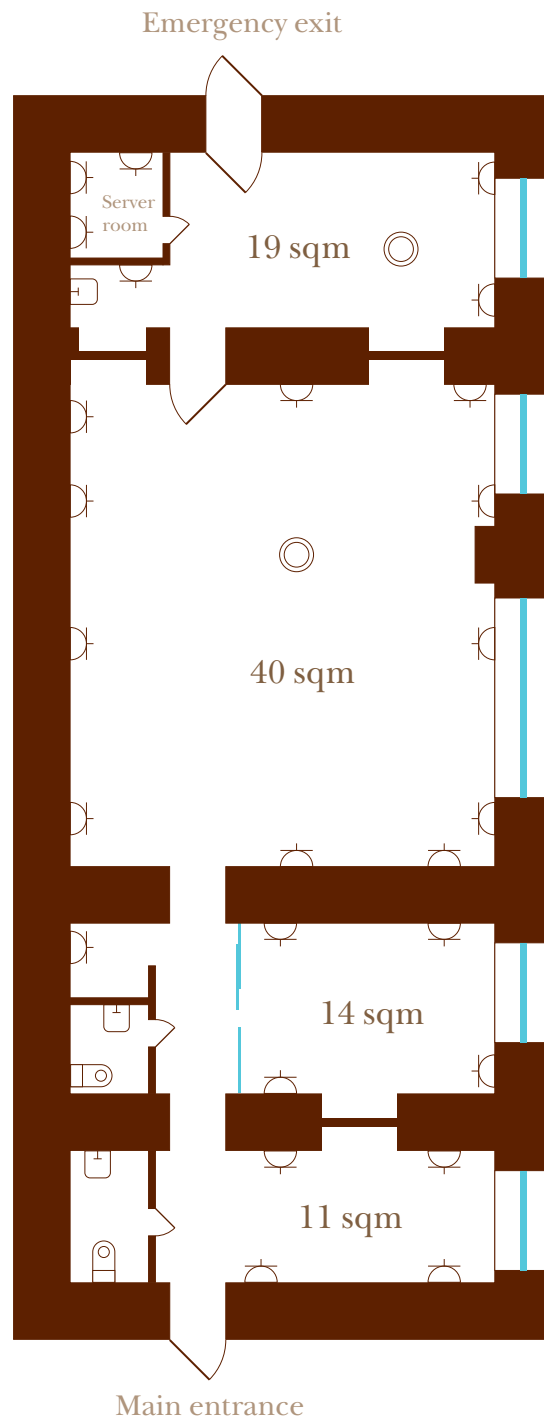

## Office 17H

Total space: 92 sqm

 Jobsite includes (on the wall):

- 1 electrical socket
- 1 computer socket
- 1 phone socket
- 1 internet socket

 Jobsite includes (on the floor):

- 1 electrical socket
- 1 computer socket
- 1 phone socket
- 1 internet socket