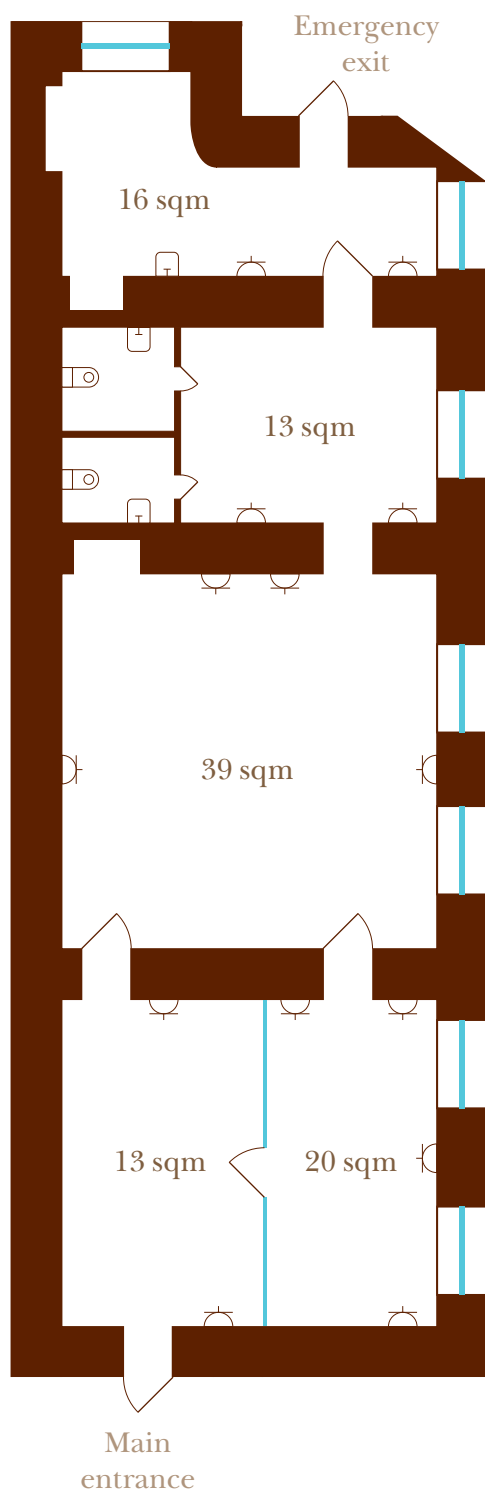

## Office 18H

Total space: 108 sqm

Jobsite includes (on the wall):

- 1 electrical socket
- 1 computer socket
- 1 phone socket
- 1 internet socket