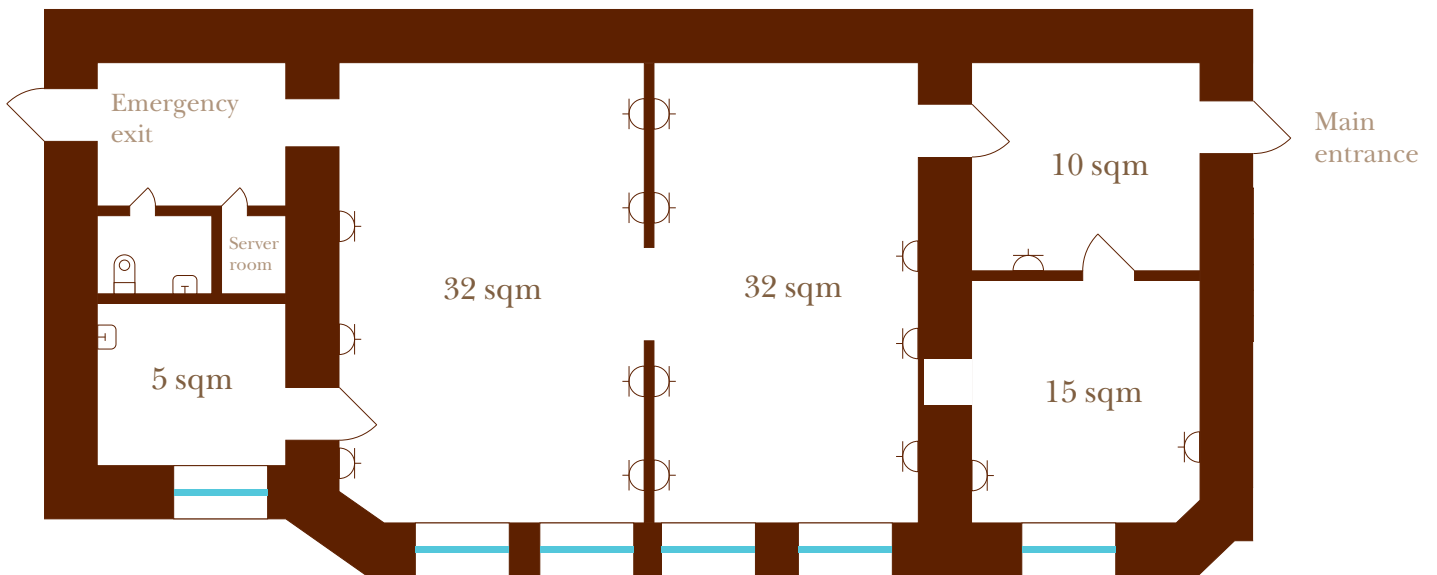

Office 19H

Total space: 109 sqm

 Jobsite includes (on the wall):

- 1 electrical socket
- 1 computer socket
- 1 phone socket
- 1 internet socket