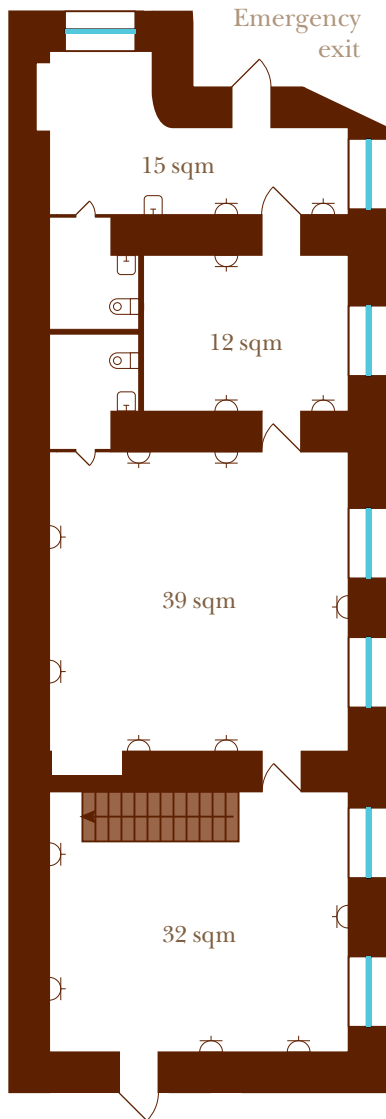

Office 20H

Total space: 150 sqm (three-leveled office)

3rd floor

4th floor

5th floor

 Jobsite includes (on the wall):

- 1 electrical socket
- 1 computer socket
- 1 phone socket
- 1 internet socket