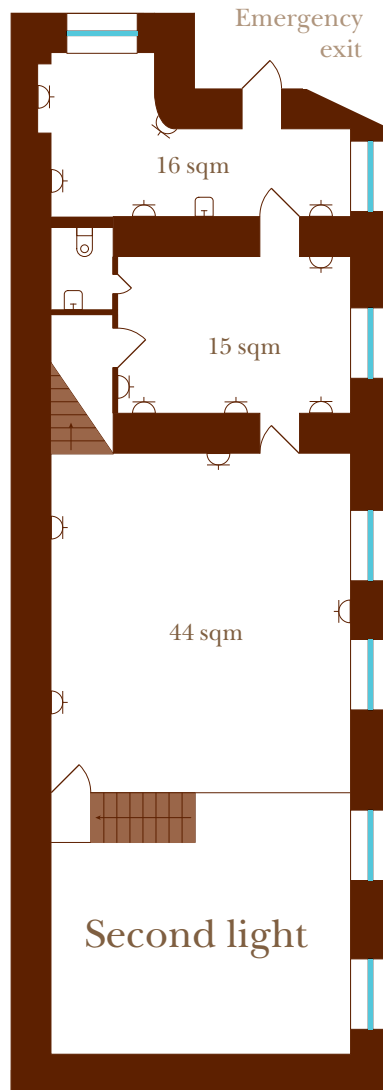

Office 20H

Total space: 150 sqm (three-leveled office)

3rd floor

4th floor

5th floor

 Jobsite includes (on the wall):

- 1 electrical socket
- 1 computer socket
- 1 phone socket
- 1 internet socket