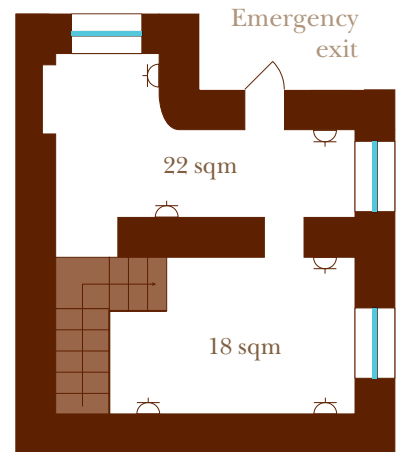

Office 20H

Total space: 150 sqm (three-leveled office)

3rd floor

4th floor

5th floor

 Jobsite includes (on the wall):

- 1 electrical socket
- 1 computer socket
- 1 phone socket
- 1 internet socket