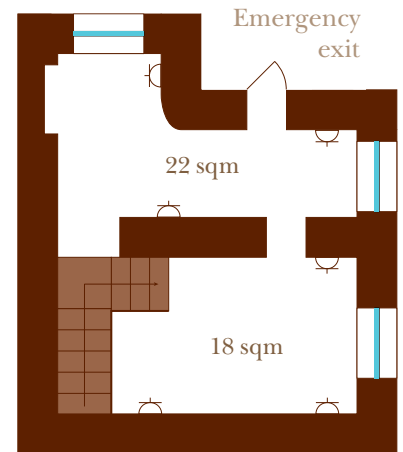

Office 20H

Total space: 230 sqm (three-leveled office)

3rd floor

4th floor

5th floor

 Jobsite includes (on the wall):

- 1 electrical socket
- 1 computer socket
- 1 phone socket
- 1 internet socket