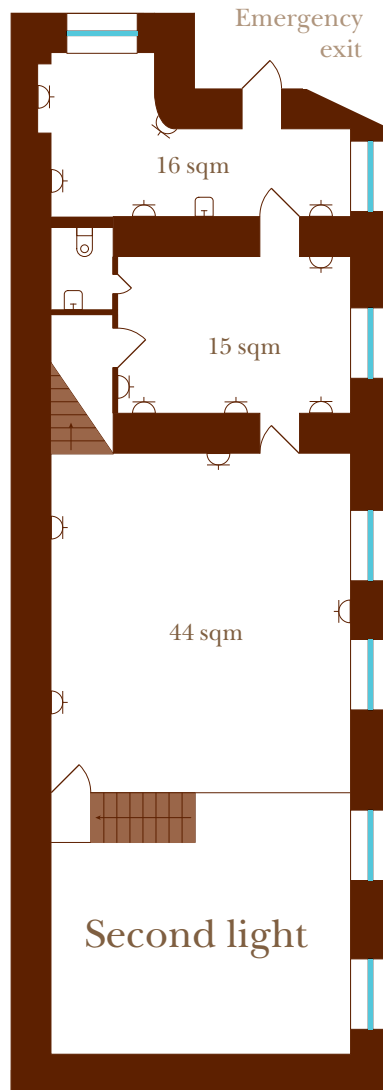

Office 20H

Total space: 230 sqm (three-leveled office)

3rd floor

4th floor

5th floor

 Jobsite includes (on the wall):

- 1 electrical socket
- 1 computer socket
- 1 phone socket
- 1 internet socket