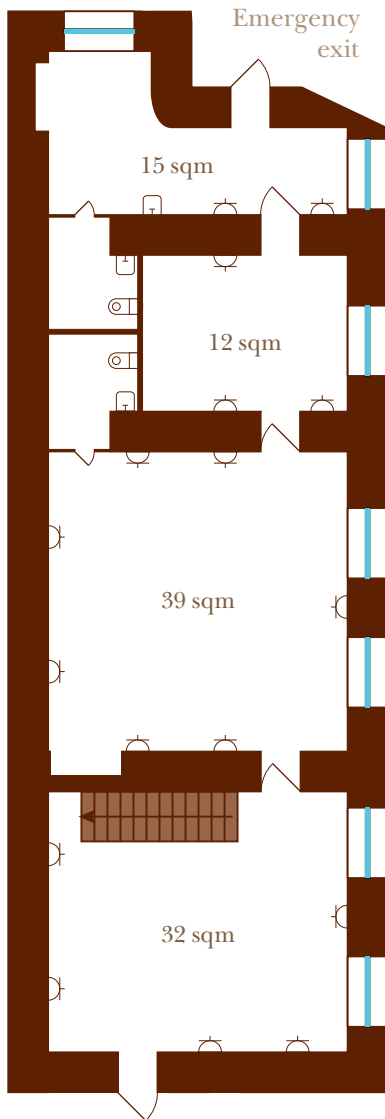

Office 20H

Total space: 230 sqm (three-leveled office)

3rd floor

4th floor

5th floor

 Jobsite includes (on the wall):

- 1 electrical socket
- 1 computer socket
- 1 phone socket
- 1 internet socket