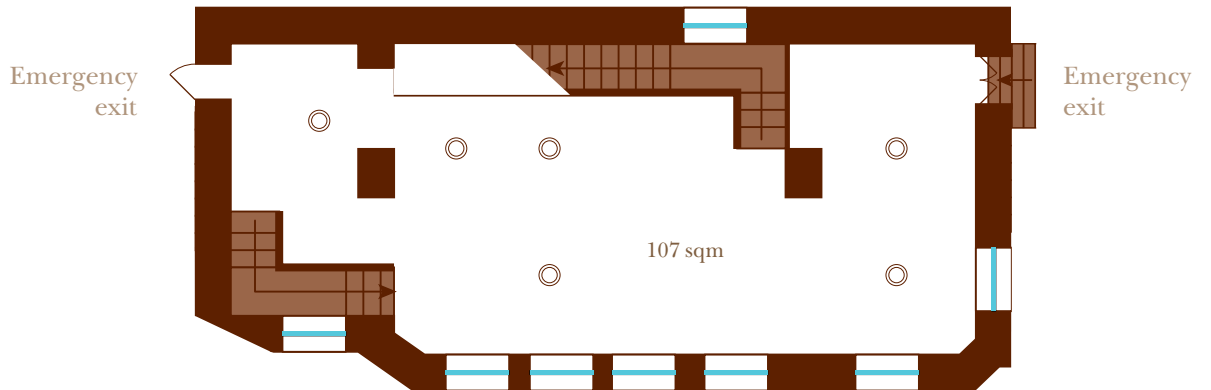

Office 21H-22H

Total space: 294 sqm (three-leveled office)

2nd floor

3rd floor

4th floor

 Jobsite includes (on the wall):

- 1 electrical socket
- 1 computer socket
- 1 phone socket
- 1 internet socket

 Jobsite includes (on the floor):

- 1 electrical socket
- 1 computer socket
- 1 phone socket
- 1 internet socket