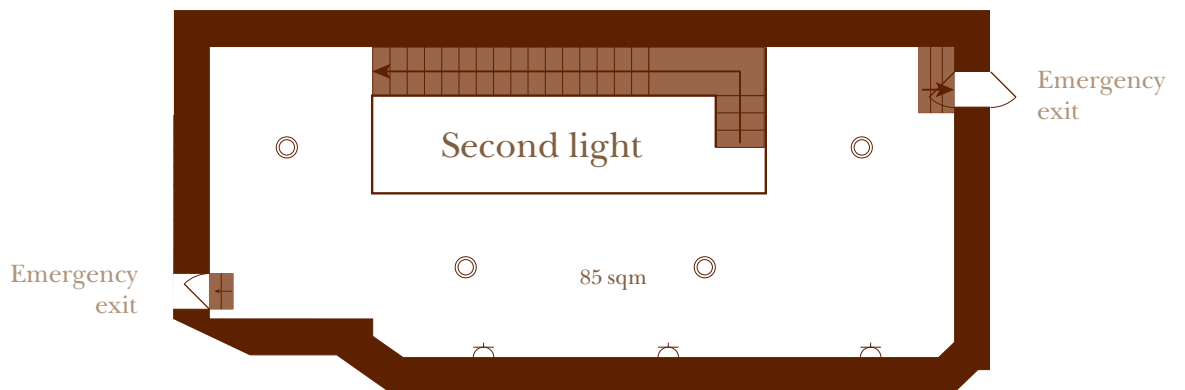

Office 21H-22H

Total space: 294 sqm (three-leveled office)

2nd floor

3rd floor

4th floor

 Jobsite includes (on the wall):

- 1 electrical socket
- 1 computer socket
- 1 phone socket
- 1 internet socket

 Jobsite includes (on the floor):

- 1 electrical socket
- 1 computer socket
- 1 phone socket
- 1 internet socket