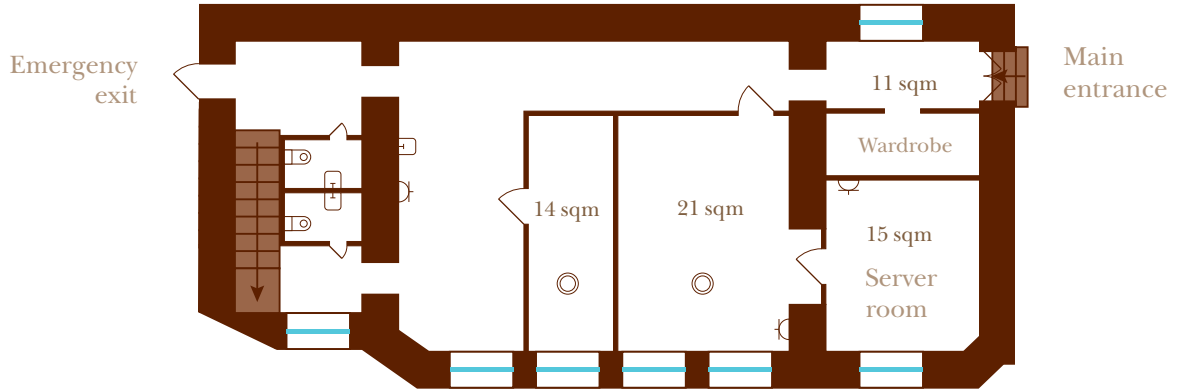

Office 21H-22H

Total space: 294 sqm (three-leveled office)

2nd floor

3rd floor

4th floor

 Jobsite includes (on the wall):

- 1 electrical socket
- 1 computer socket
- 1 phone socket
- 1 internet socket

 Jobsite includes (on the floor):

- 1 electrical socket
- 1 computer socket
- 1 phone socket
- 1 internet socket