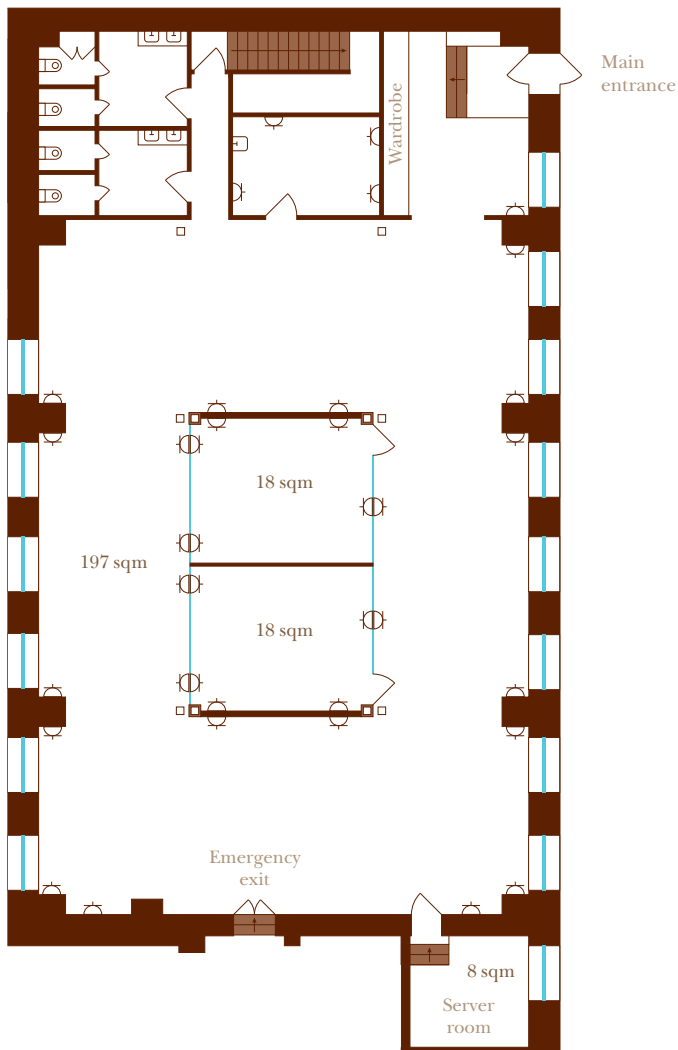

Office 8H

Total space: 578 sqm (two-leveled office)

1st floor (287 sqm)

2nd floor (291 sqm)

⌋ Jobsite includes (on the wall):

- 1 electrical socket
- 1 computer socket
- 1 phone socket
- 1 internet socket

⊙ Jobsite includes (on the floor):

- 1 electrical socket
- 1 computer socket
- 1 phone socket
- 1 internet socket