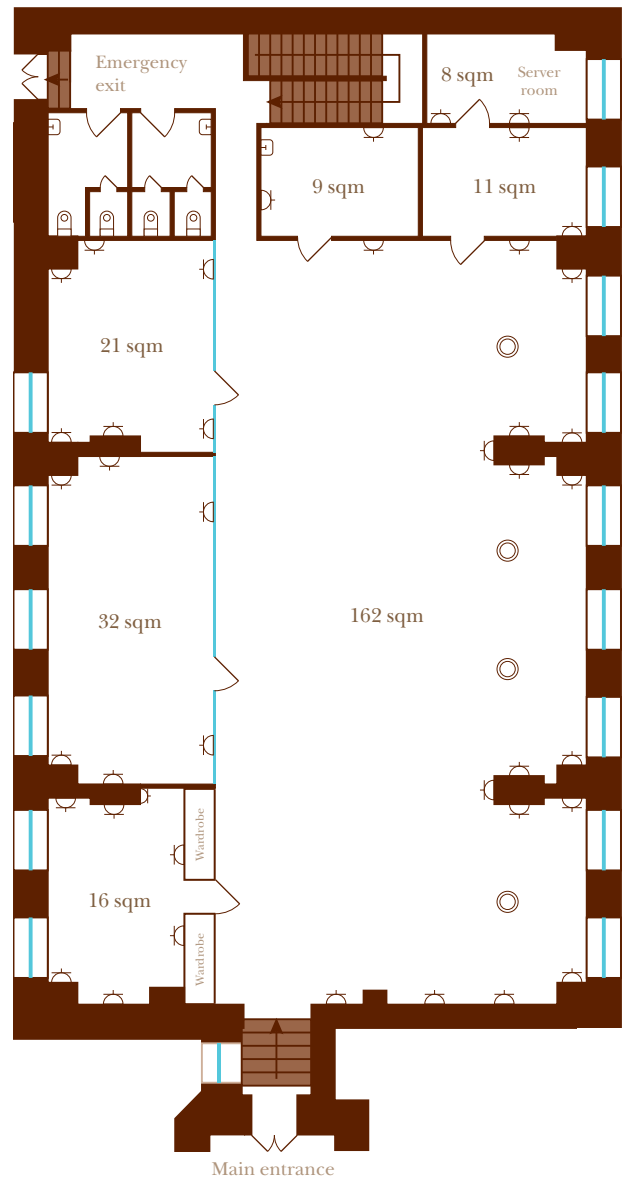

Office 8H

Total space: 578 sqm (two-leveled office)

1st floor (287 sqm)

2nd floor (291 sqm)

⌋ Jobsite includes (on the wall):

- 1 electrical socket
- 1 computer socket
- 1 phone socket
- 1 internet socket

⊙ Jobsite includes (on the floor):

- 1 electrical socket
- 1 computer socket
- 1 phone socket
- 1 internet socket